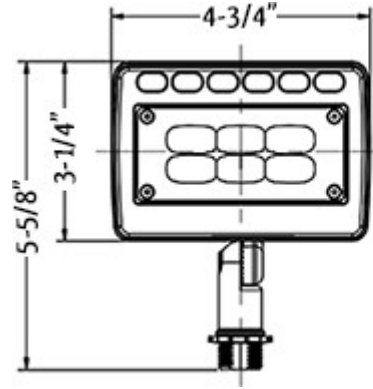

JOB NAME: _____

DATE: _____

TYPE: _____

LF4-12V-12W-50K
LF4-12V-12W-30K

DIMENSIONS:

5-5/8"(H) x 4-3/4"(W) x 2-5/8"(D)

LF4 LANDSCAPE SERIES LED FLOOD LIGHT WITH ADJUSTABLE KNUCKLE

MODEL	WATTS	VOLTAGE	LUMENS	COLOR TEMP
LF4-12V-12W-50K	12W	12V DC	1260LM	5000K
LF4-12V-12W-30K	12W	12V DC	1080 LM	3000K

Ideal for landscape, garden, lawn, doorways, pathways and signs. Great for applications requiring low-voltage wiring. Includes mounting stake.

ELECTRICAL SPECIFICATIONS:

- Voltage: 12V
- Wattage: 12W
- Other wattages: 6W
- Power factor: >0.95
- Efficacy: 38LM/W~42LM/W