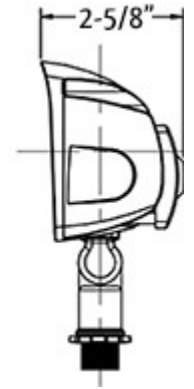

JOB NAME: _____

DATE: _____

TYPE: _____

LF4-12V-12W-50K
LF4-12V-12W-30K

DIMENSIONS:

5-5/8"(H) x 4-3/4"(W) x 2-5/8"(D)

LF4 LANDSCAPE SERIES LED FLOOD LIGHT WITH ADJUSTABLE KNUCKLE

MODEL	WATTS	VOLTAGE	LUMENS	COLOR TEMP
LF4-12V-12W-50K	12W	12V DC	1260LM	5000K
LF4-12V-12W-30K	12W	12V DC	1080 LM	3000K

Ideal for landscape, garden, lawn, doorways, pathways and signs. Great for applications requiring low-voltage wiring. Includes mounting stake.

ELECTRICAL SPECIFICATIONS:

- Voltage: 12V
- Wattage: 12W
- Other wattages: 6W
- Power factor: >0.95
- Efficacy: 38LM/W~42LM/W